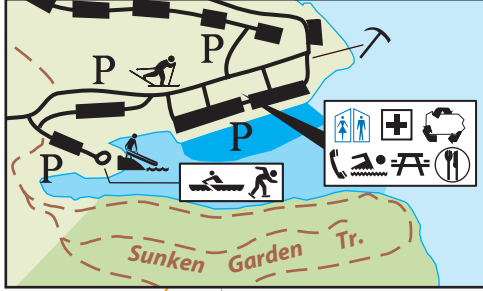

# MORaine STATE PARK

ENLARGEMENT OF PLEASANT VALLEY AREA

**Bicycle Rental & Vending Machines**

**McDANEL'S #6**

**Snack**

**CRESCENT BAY Bait**

**Vending Machines**

**TRAIL INFORMATION**

- Hiking Trail
- Mountain Bike Trail
- Cross-country Skiing
- Snowmobile Trail
- Equestrian Trail
- North Country Trail
- Bicycle, Hiking, Cross-country & Snowmobile Trails

- Park Office
- Playground
- Marina
- Blue Symbols Mean Accessible
- Public Phone
- Restrooms
- Amphitheater
- Picnic Area
- Picnic Pavilion
- Sledding Area
- Ice Skating Area
- First Aid
- Food Concession
- Beach Showerhouse/Restrooms
- Trail of Geology Marker
- Fishing Pier
- Wind Surfing Area
- Boat Launch & Mooring
- Boat Rental
- Non-Motorized Boat Launch Only
- Boat Fuel
- Organized Group Tenting
- Cabin Area
- Backpacking Shelter
- Recycling
- Parking
- Gate
- Unpaved Road
- No Fishing
- State Park No Hunting
- State Park Hunting