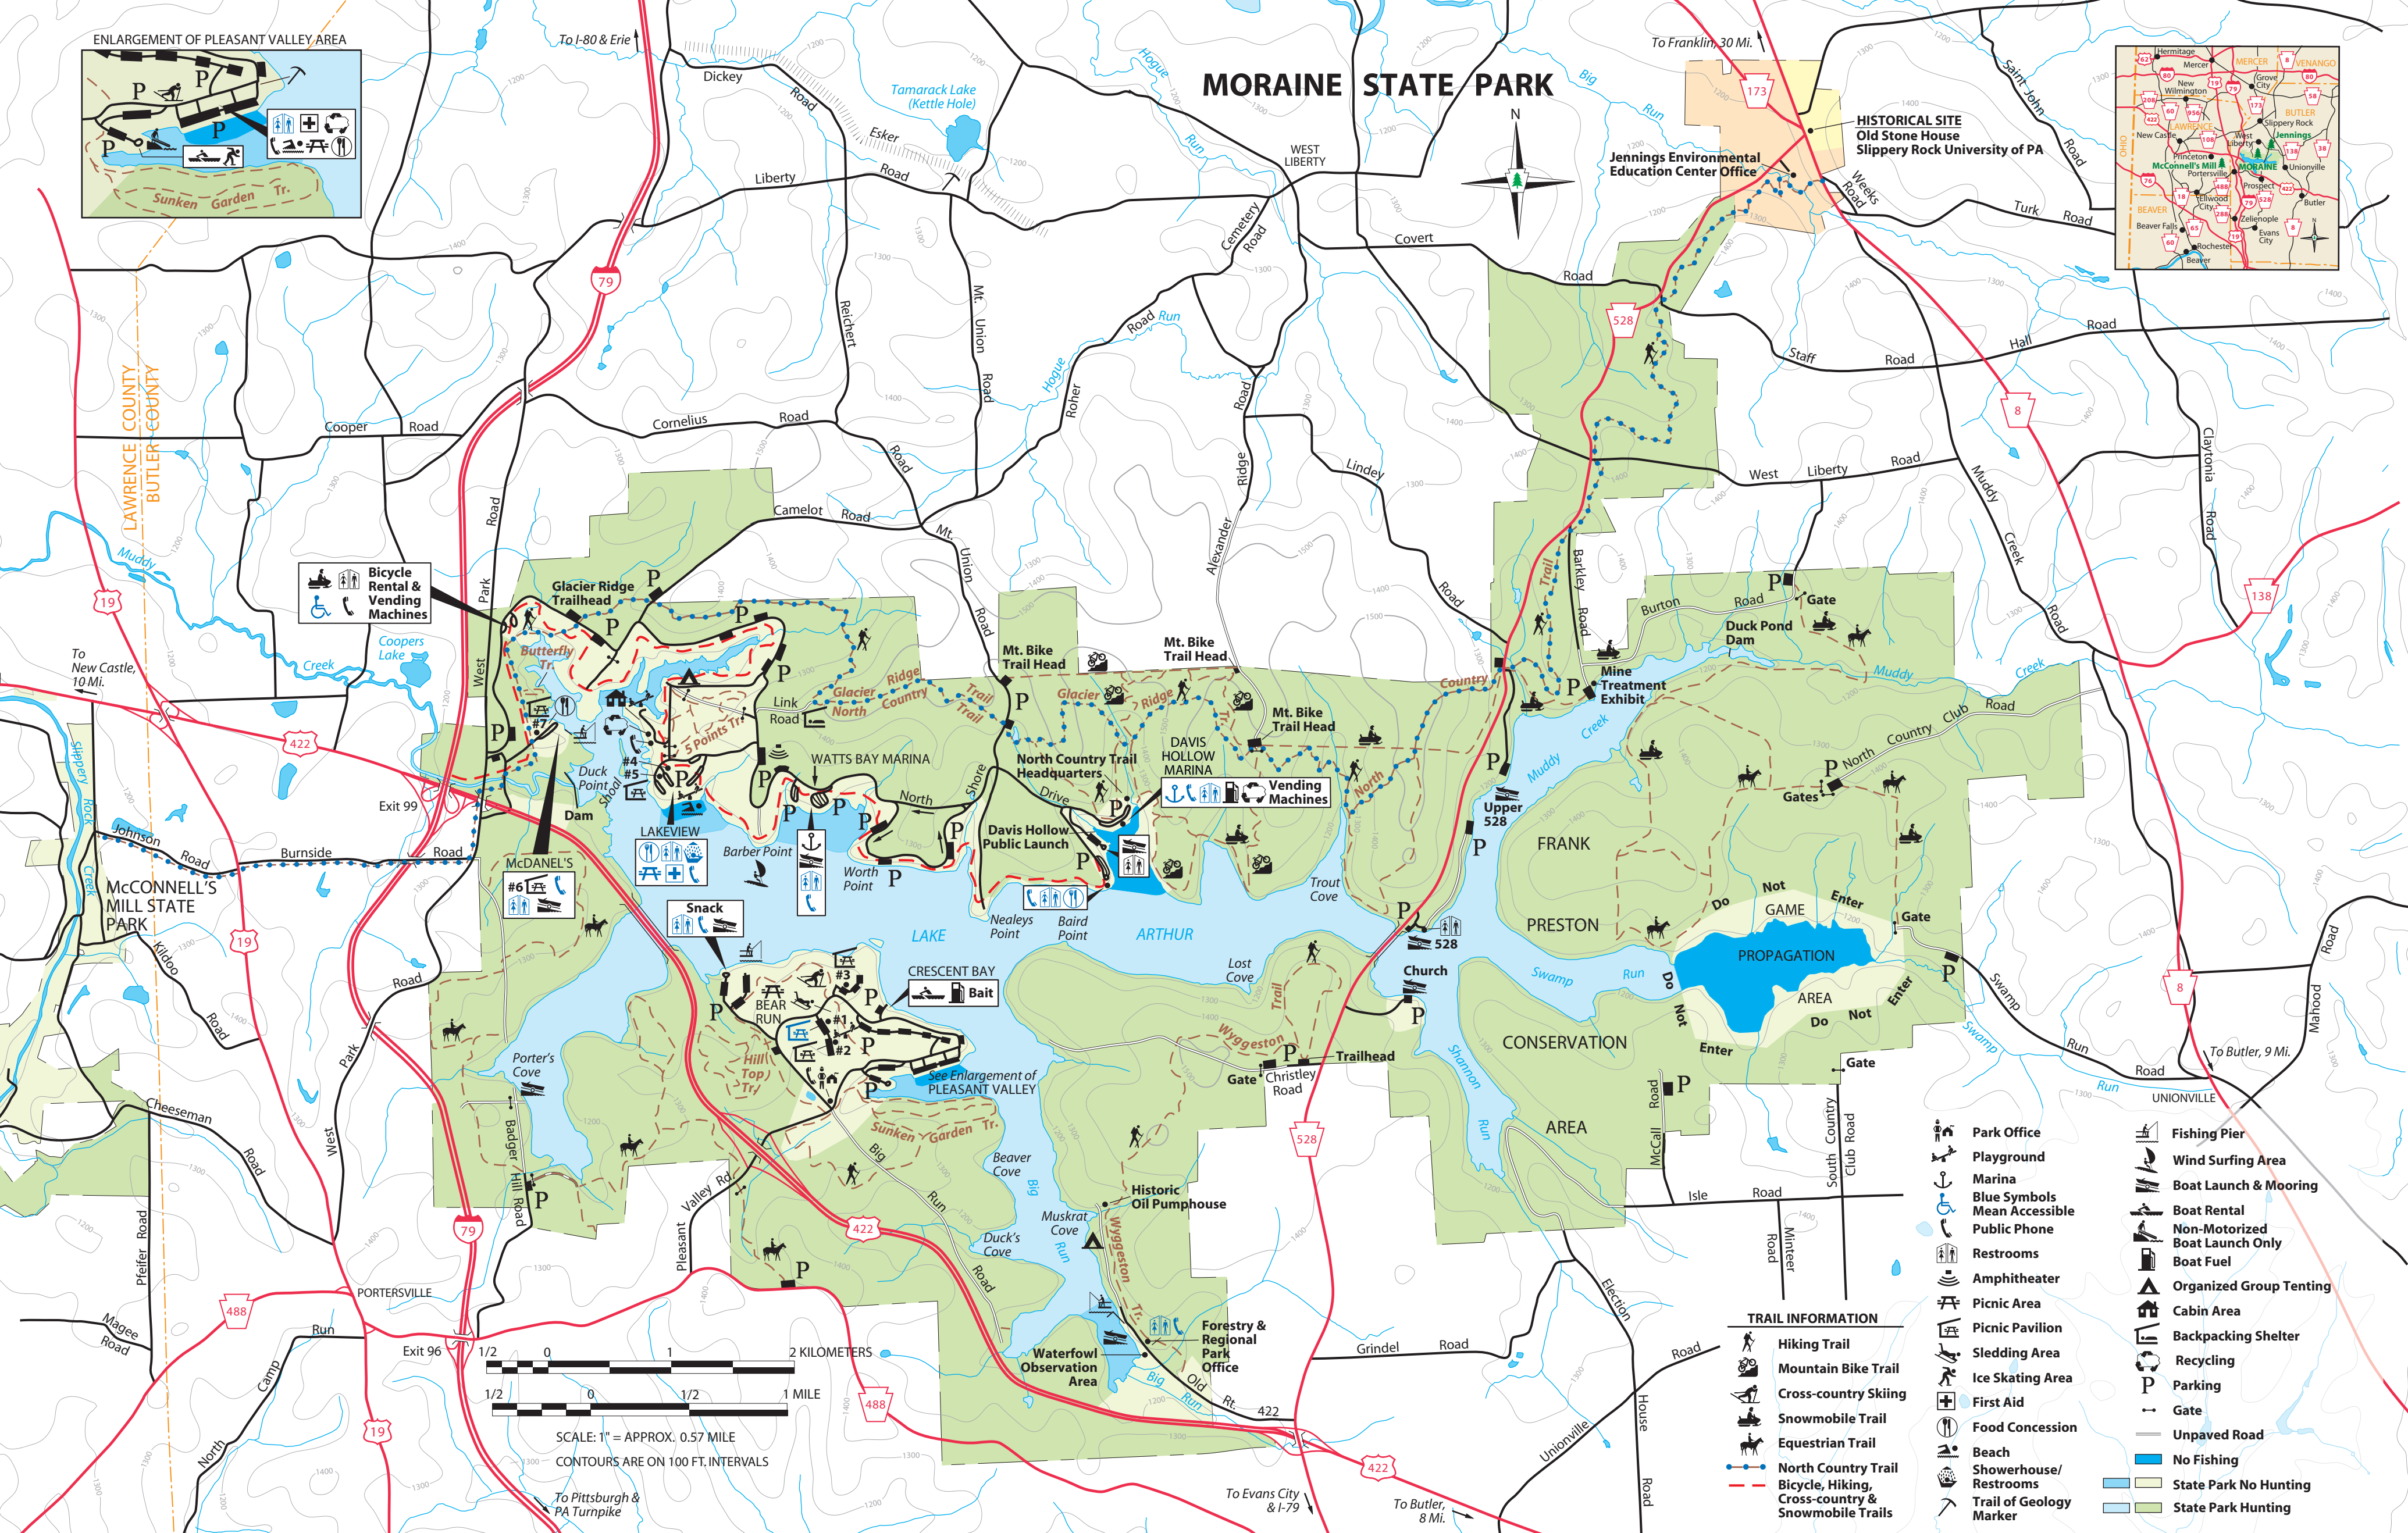

# MORaine STATE PARK

ENLARGEMENT OF PLEASANT VALLEY AREA

**Bicycle Rental & Vending Machines**

**McDANEL'S #6**

**Snack**

**CRESCENT BAY Bait**

**Vending Machines**

**TRAIL INFORMATION**

- Hiking Trail
- Mountain Bike Trail
- Cross-country Skiing
- Snowmobile Trail
- Equestrian Trail
- North Country Trail
- Bicycle, Hiking, Cross-country & Snowmobile Trails

- Park Office
- Playground
- Marina
- Blue Symbols Mean Accessible
- Public Phone
- Restrooms
- Amphitheater
- Picnic Area
- Picnic Pavilion
- Sledding Area
- Ice Skating Area
- First Aid
- Food Concession
- Beach Showerhouse/Restrooms
- Trail of Geology Marker
- Fishing Pier
- Wind Surfing Area
- Boat Launch & Mooring
- Boat Rental
- Non-Motorized Boat Launch Only
- Boat Fuel
- Organized Group Tenting
- Cabin Area
- Backpacking Shelter
- Recycling
- Parking
- Gate
- Unpaved Road
- No Fishing
- State Park No Hunting
- State Park Hunting