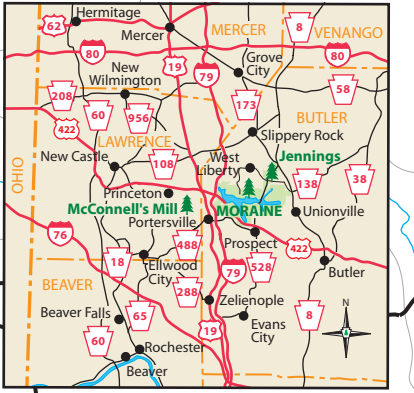

# MORaine STATE PARK

ENLARGEMENT OF PLEASANT VALLEY AREA

**Bicycle Rental & Vending Machines**

**McDANEL'S #6**

**Snack**

**CRESCENT BAY Bait**

**Vending Machines**

**TRAIL INFORMATION**

- Hiking Trail
- Mountain Bike Trail
- Cross-country Skiing
- Snowmobile Trail
- Equestrian Trail
- North Country Trail
- Bicycle, Hiking, Cross-country & Snowmobile Trails

- Park Office
- Playground
- Marina
- Blue Symbols Mean Accessible
- Public Phone
- Restrooms
- Amphitheater
- Picnic Area
- Picnic Pavilion
- Sledding Area
- Ice Skating Area
- First Aid
- Food Concession
- Beach Showerhouse/Restrooms
- Trail of Geology Marker
- Fishing Pier
- Wind Surfing Area
- Boat Launch & Mooring
- Boat Rental
- Non-Motorized Boat Launch Only
- Boat Fuel
- Organized Group Tenting
- Cabin Area
- Backpacking Shelter
- Recycling
- Parking
- Gate
- Unpaved Road
- No Fishing
- State Park No Hunting
- State Park Hunting